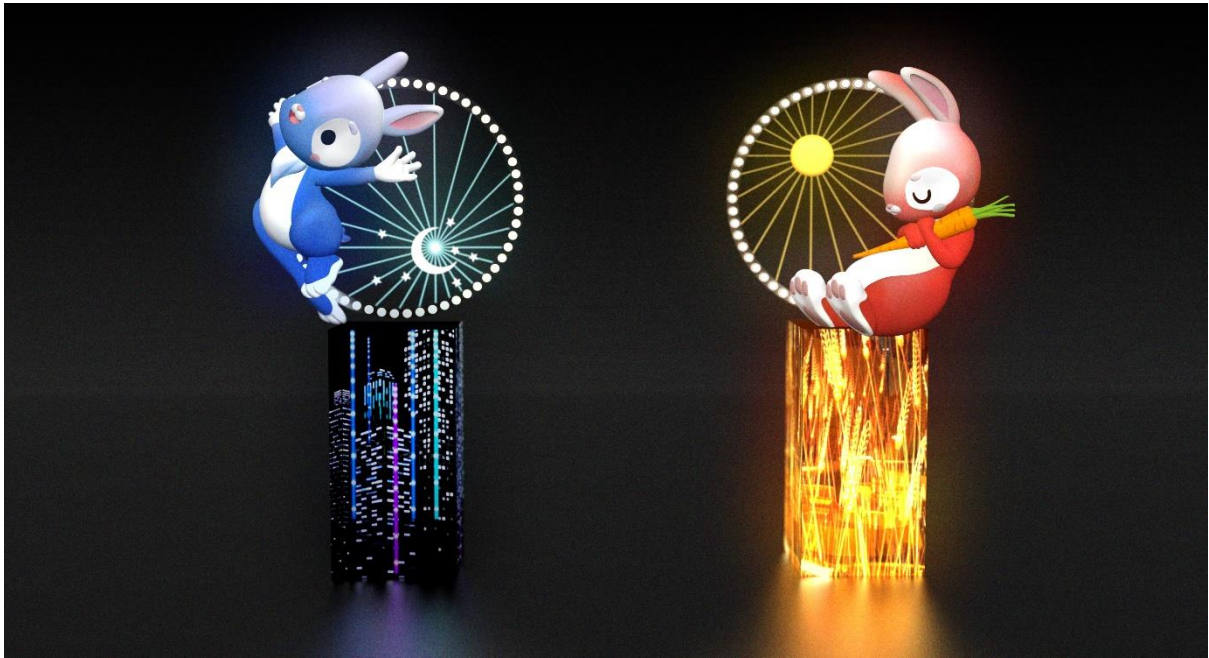

Attachment A

**Reference Images of Lantern Toppers and
Ground Based Lanterns**

Attachment A –Reference Images of Lantern Toppers and Ground Based Lanterns

Part A: Twelve (12) Zodiac Lantern Toppers designed by Erika Zhu

Part B: Five (5) Rabbit Themed Lantern Toppers designed through the Children's Drawing Competition:

Rabbit 1: "Chinese Flying Rabbit Boat" Children's Topper

Rabbit 2: "Drumming Rabbit" Children's Topper

Rabbit 3: "Skateboard Rabbit" Children's Topper

Rabbit 4: "Fancy Dress Rabbit" Children's Topper

Rabbit 5: "Bubble Tea Rabbit" Children's Topper

Part C: Two (2) Rabbit Themed Lantern Toppers designed by Alex and Brad Creative

Part D: Ground Based Lanterns: A minimum of six (6) Rabbit Themed Ground Based Lanterns designed by Yuxiao Wang and Meilun Gao

EMMA RIGNEY

Director, City Life

Stephen Gilby, Producer, Major Events and Festivals