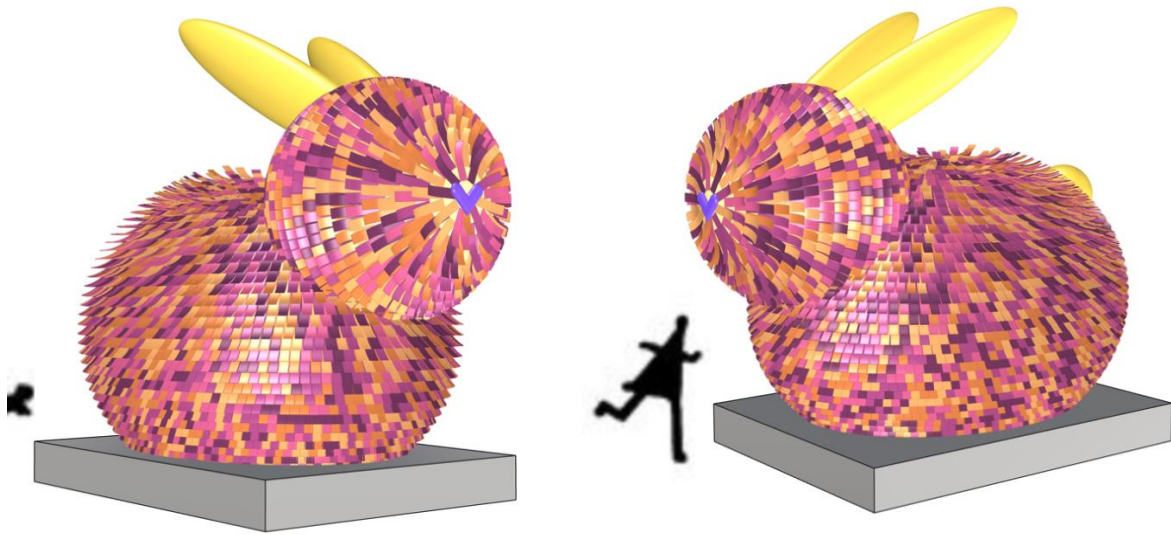

Attachment A

**Reference Images of Lantern Toppers and
Ground Based Lanterns**

Attachment A –Reference Images of Lantern Toppers and Ground Based Lanterns

Part A: Twelve (12) Zodiac Lantern Toppers designed by Erika Zhu

Part B: Five (5) Rabbit Themed Lantern Toppers designed through the Children's Drawing Competition:

Rabbit 1: "Chinese Flying Rabbit Boat" Children's Topper

Rabbit 2: "Drumming Rabbit" Children's Topper

Rabbit 3: "Skateboard Rabbit" Children's Topper

Rabbit 4: "Fancy Dress Rabbit" Children's Topper

Rabbit 5: "Bubble Tea Rabbit" Children's Topper

Part C: Two (2) Rabbit Themed Lantern Toppers designed by Alex and Brad Creative

Part D: Ground Based Lanterns: A minimum of six (6) Rabbit Themed Ground Based Lanterns designed by Yuxiao Wang and Meilun Gao

EMMA RIGNEY

Director, City Life

Stephen Gilby, Producer, Major Events and Festivals