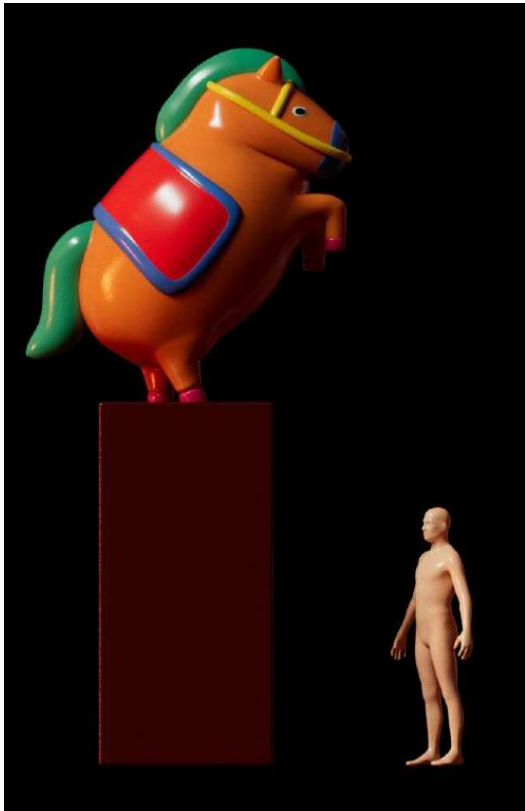

Attachment A

**Reference Images of Lantern Toppers and
Ground Based Lanterns**

Attachment A –Reference Images of Lantern Toppers and Ground Based Lanterns

Part A: Twelve (12) Zodiac Lantern Toppers designed by Erika Zhu

Part B: Five (5) Rabbit Themed Lantern Toppers designed through the Children's Drawing Competition:

Rabbit 1: "Chinese Flying Rabbit Boat" Children's Topper

Rabbit 2: "Drumming Rabbit" Children's Topper

Rabbit 3: "Skateboard Rabbit" Children's Topper

Rabbit 4: "Fancy Dress Rabbit" Children's Topper

Rabbit 5: "Bubble Tea Rabbit" Children's Topper

Part C: Two (2) Rabbit Themed Lantern Toppers designed by Alex and Brad Creative